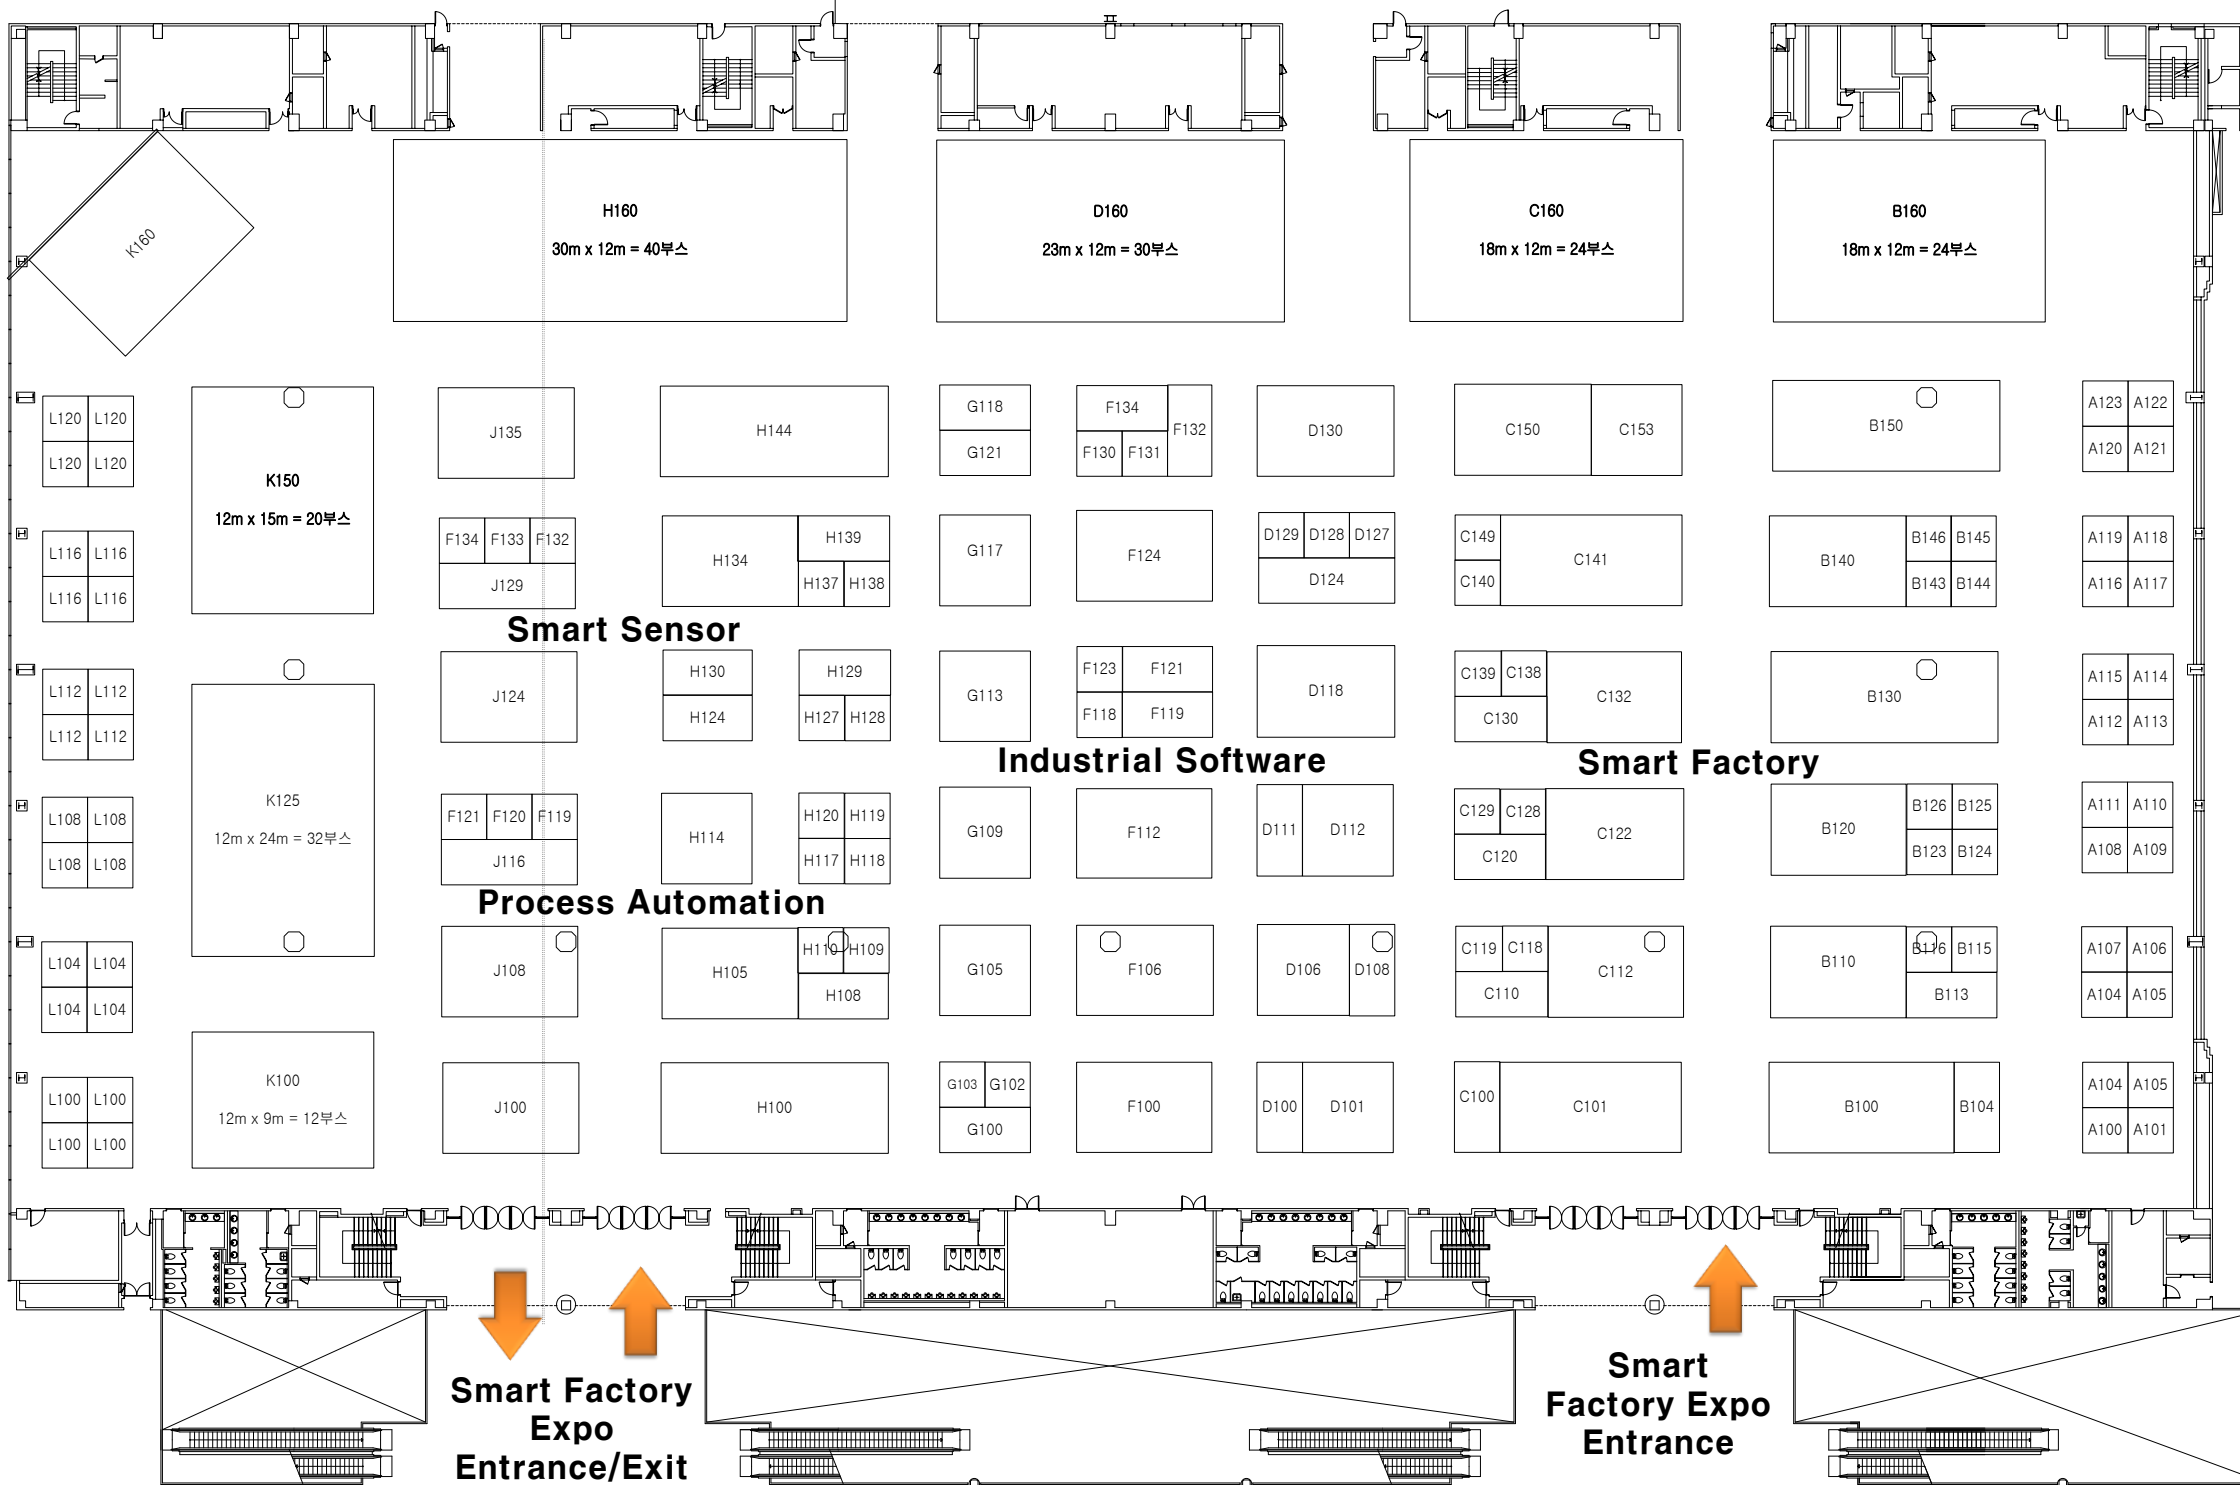

Smart Factory Expo Booth Layout

2018.3.28(Wed) ~ 30(Fri)

Hall C (3F)

D

Wiki-Facturing

Smart
Factory Expo
Entrance/Exit

C

Smart Sensor

Industrial Software

Smart Factory

Process Automation

Smart Factory
Expo
Entrance/Exit

Smart
Factory Expo
Entrance