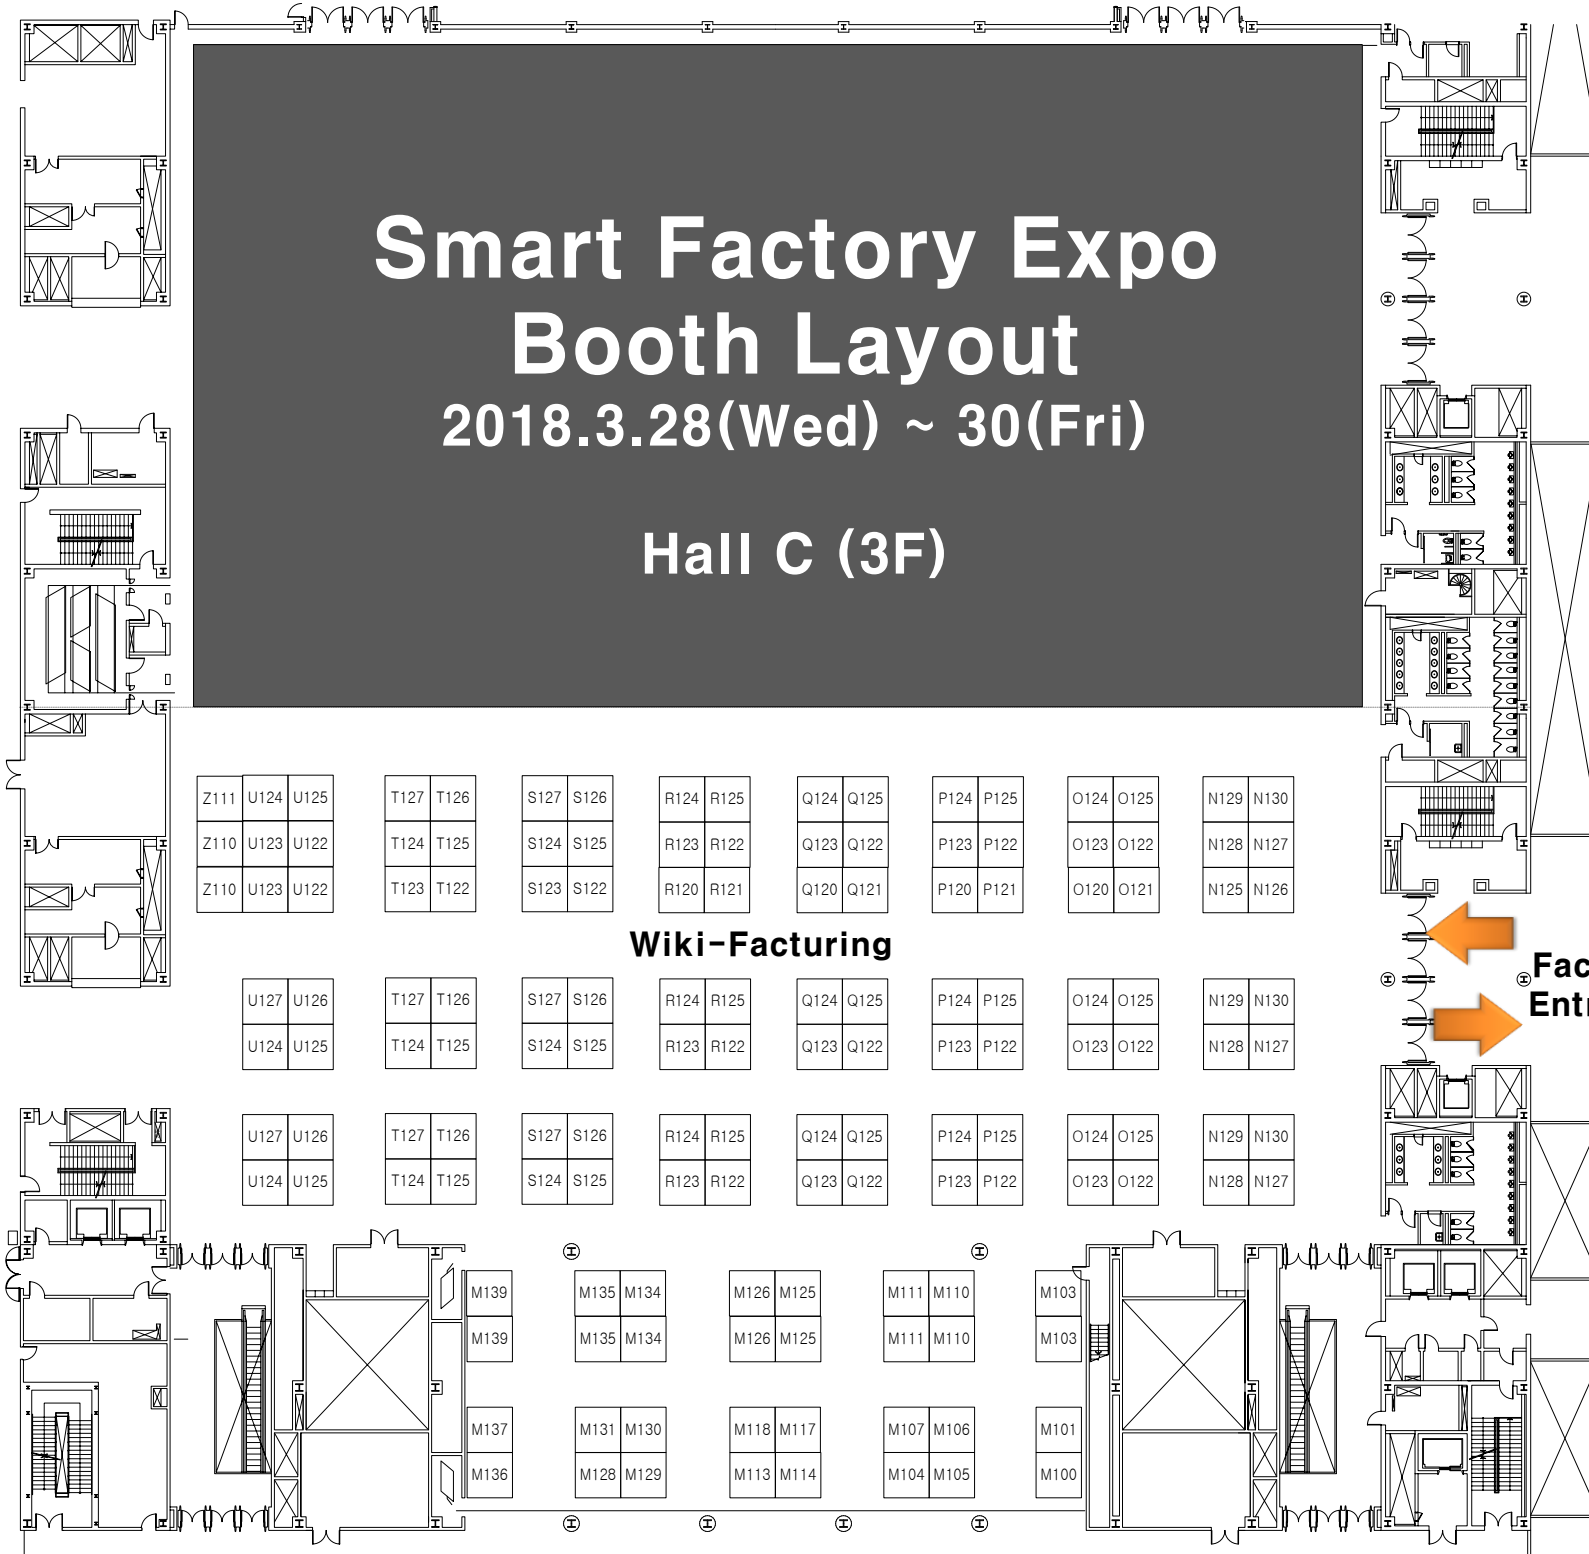

Smart Factory Expo Booth Layout

2018.3.28(Wed) ~ 30(Fri)

Hall C (3F)

D

Wiki-Facturing

Smart
Factory Expo
Entrance/Exit

C

Smart Sensor

Industrial Software

Smart Factory

Process Automation

Smart Factory
Expo
Entrance/Exit

Smart
Factory Expo
Entrance