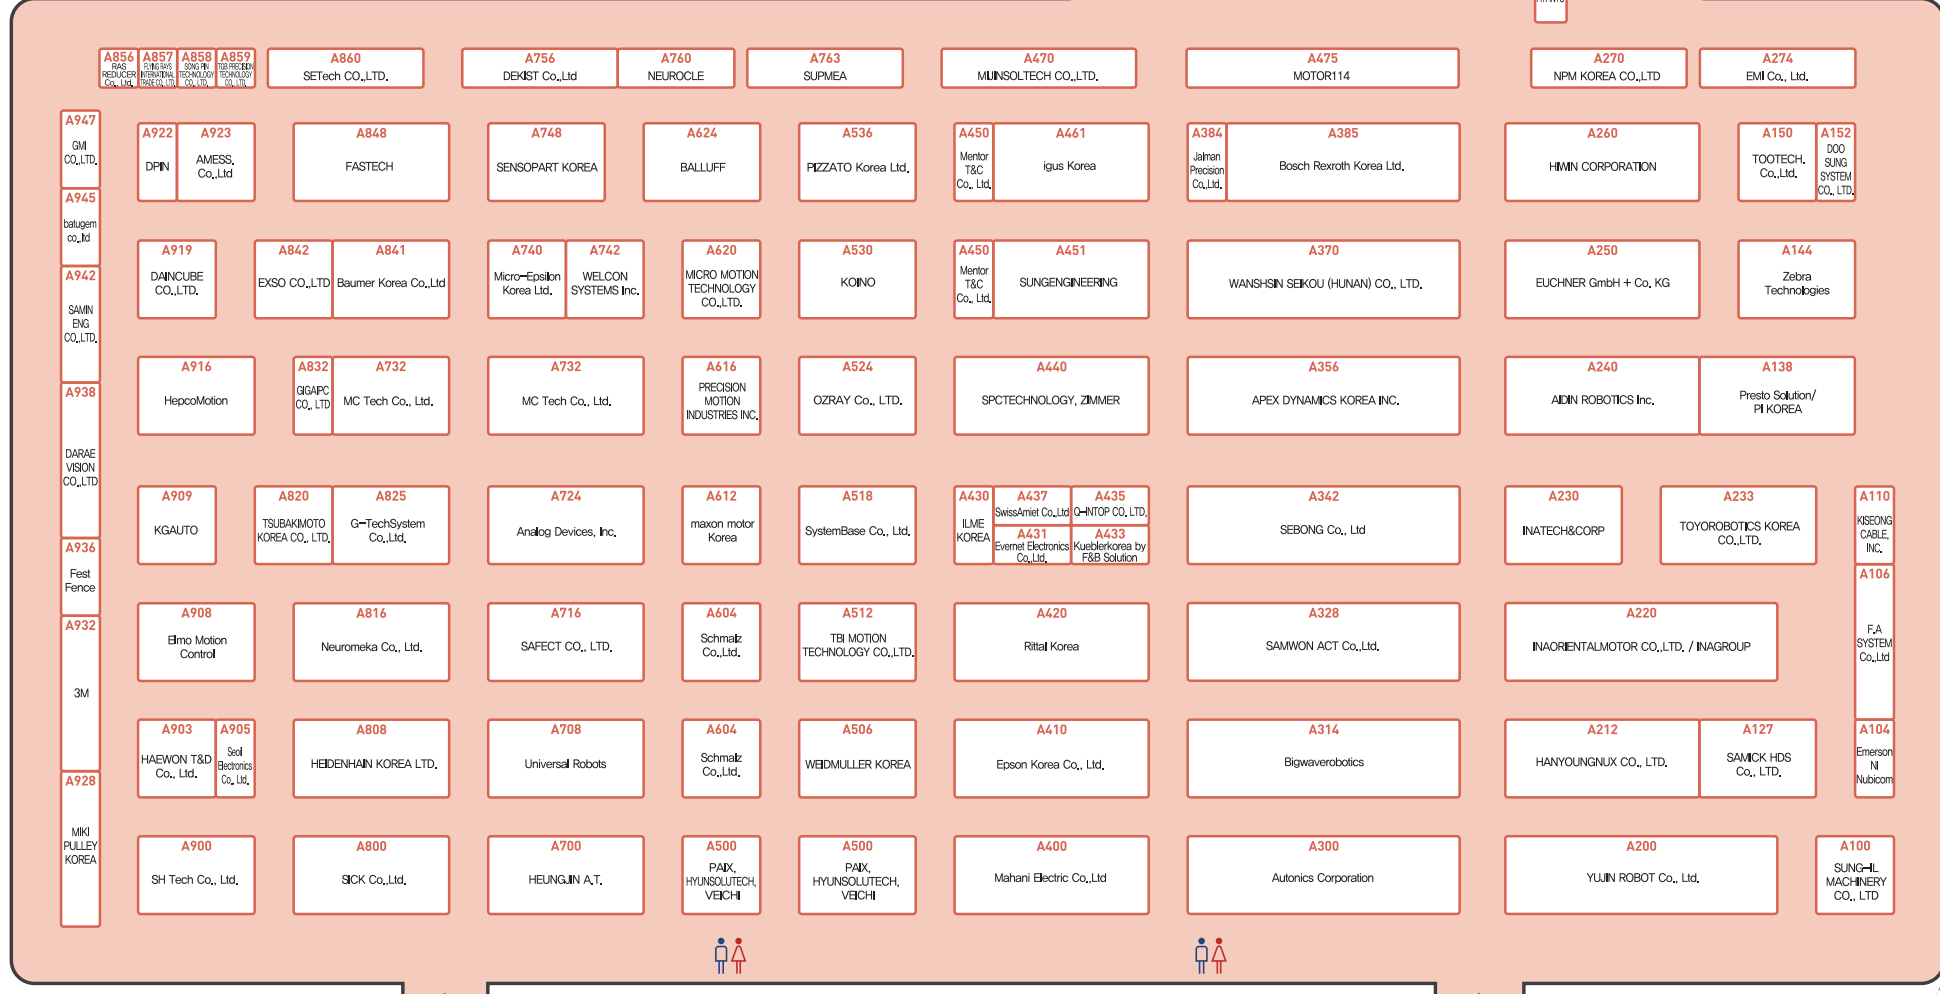

AW2025 Smart Factory + Automation World 2025

FLOOR PLAN 부스배치도

1F

HALL B KOREA VISION SHOW

HALL A aimex

3F

HALL D Smart Factory Expo

LOBBY

HALL C Smart Factory Expo

Smart Factory Expo Entrance (2, 3일차)

Entrance

Smart Factory Expo Entrance (1, 3일차)