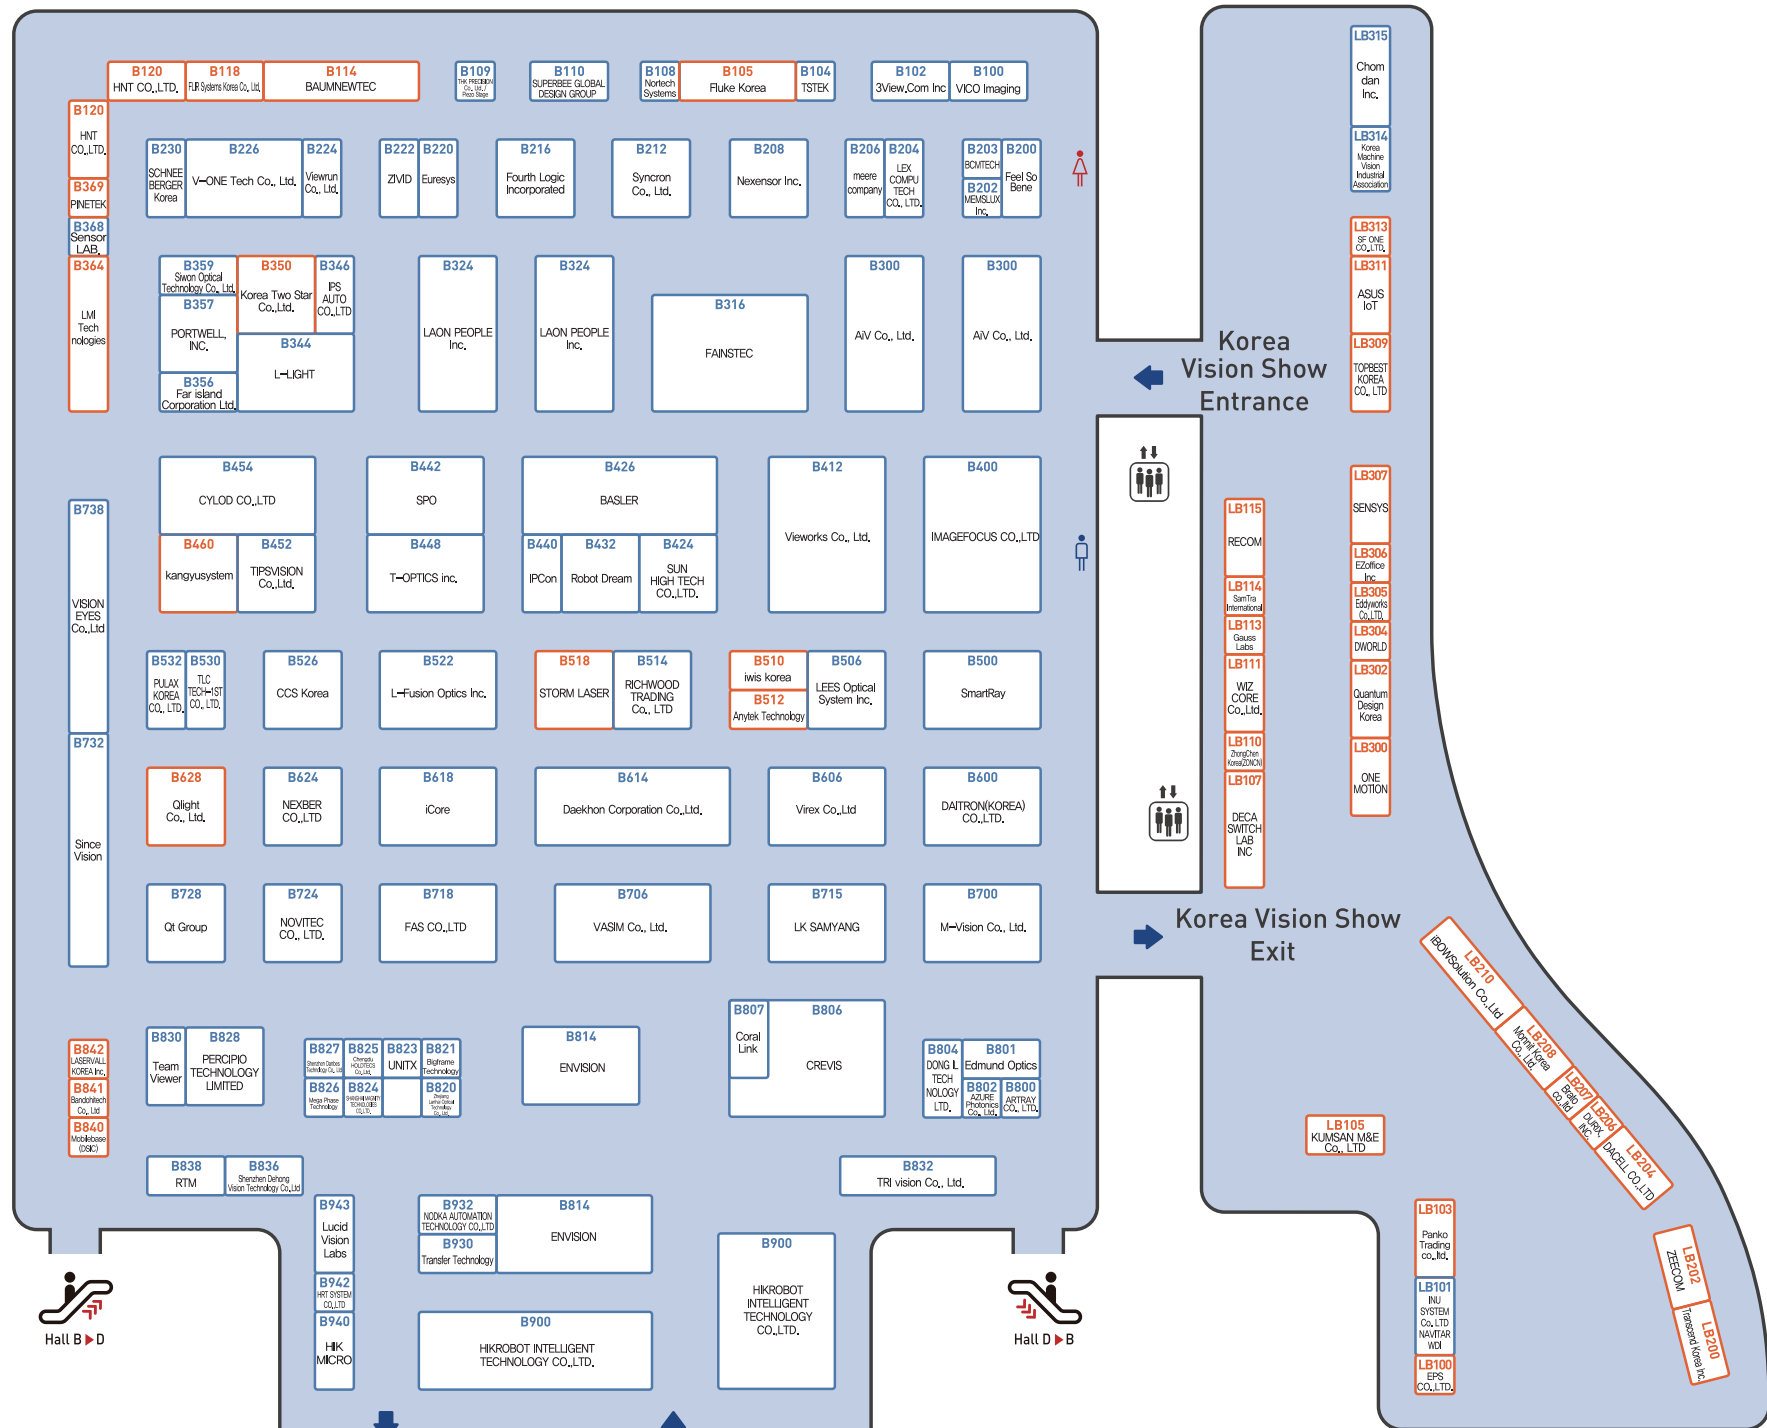

AW2025 Smart Factory + Automation World 2025

FLOOR PLAN 부스배치도

1F

HALL B KOREA VISION SHOW

HALL A aimex

3F

HALL D Smart Factory Expo

LOBBY

HALL C Smart Factory Expo

Smart Factory Expo Entrance (2, 3일차)

Entrance

Smart Factory Expo Entrance (1, 3일차)